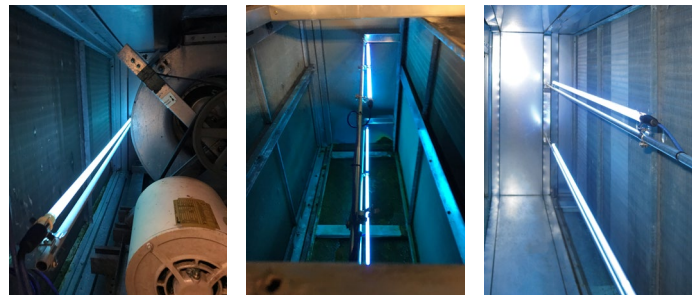

FRESH-AIRE UV[®] CS

ADS MOUNTING KIT

The TRS Mounting Kit is designed for installing the Fresh-Aire UV Commercial UV-C system using EMT conduit supports. It includes everything needed for most installations, however, there are additional mounting hardware items available for more challenging situations. EMT conduit supports add strength and convenience to the UV-C system.

FEATURES

- Mounts using ½" EMT (not included)
- Lamp Clip/Conduit Clamps
- ½" Pipe Couplings
- ½" Pipe Straps

BENEFITS

- Adds support to UV-C lamps
- Makes installation and servicing more convenient

Commercial Series Accessories [View PDF](#)