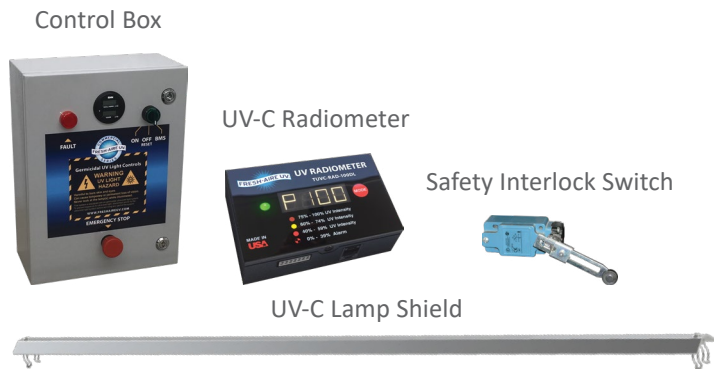

FRESH-AIRE UV[®] CS

ADS MOUNTING KIT

The TRS Mounting Kit is designed for installing the Fresh-Aire UV Commercial UV-C system using EMT conduit supports. It includes everything needed for most installations, however, there are additional mounting hardware items available for more challenging situations. EMT conduit supports add strength and convenience to the UV-C system.

FEATURES

- Mounts using ½" EMT (not included)
- Lamp Clip/Conduit Clamps
- ½" Pipe Couplings
- ½" Pipe Straps

BENEFITS

- Adds support to UV-C lamps
- Makes installation and servicing more convenient

Commercial Series Accessories [View PDF](#)