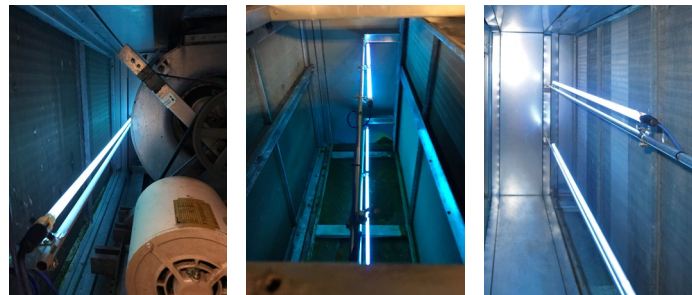

Commercial Series Accessories [View PDF](#)