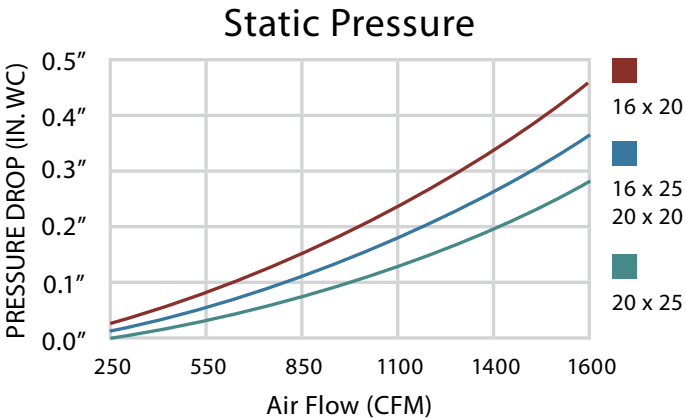

# FRESH-AIRE UV PURITY WHOLE HOUSE SYSTEM

REPLACEMENT PART NUMBERS	
PART #	HOUSING DIMENSIONS
TUVL-200F-OS	UV Filter Lamps: 2 year 15" replacement lamp for UV Filters w/ 10% odor sanitizing.
TUV-PRT-FM	Purity 1" replacement media w/ PCO coating. 25x25 1 pc
TUFLM-PRT	Replacement Lamp and Media for Purity PCO filter, includes TUVL-200F-OS and 25"x25"x1" PCO media
TUVFL-PRT-XXYY	Purity UV: 1" UV Filter frame including TUVL-200F-OS 2 year Lamp w/ 10% odor sanitizing, 1" PCO Media. (specify size)
TUV-PCO-1-XXYY	Fresh-Aire UV Purity Replacement 1" PCO filter frame
TUV-RFM-4-XXYY	4" UV Reactive Filter Media. (specify filter size xxyy)
POWER SUPPLY OPTIONS	
ER	Remote low voltage 18-32 VAC, 60 Hz, 0.68 Amps, 16 VA
ST	Remote auto switching multi-voltage 120 - 277 VAC, 50/60 Hz, 0.51-0.22 Amps
SP	Wall plug auto switching multi-voltage 120 - 277 VAC, 50/60 Hz, 0.51-0.

AHU SIZES		
PART #	HOUSING	4" FILTER
TUV-PRT-(ER/ST/SP)-14	14 X 22	TUV-RFM-4-1220
TUV-PRT-(ER/ST/SP)-17.5	17.5 X 22	TUV-RFM-4-1620
TUV-PRT-(ER/ST/SP)-19.75	19.75 X 22	TUV-RFM-4-1820
TUV-PRT-(ER/ST/SP)-21	21 X 22	TUV-RFM-4-1820
TUV-PRT-(ER/ST/SP)-22.5	22.5 X 22	TUV-RFM-4-2020
TUV-PRT-(ER/ST/SP)-24.5	24.5 X 22	TUV-RFM-4-2220
FURNACE SIZES		
PART #	HOUSING	4" FILTER
TUV-PRT-(ER/ST/SP)-14F	14 X 28	TUV-RFM-4-1225
TUV-PRT-(ER/ST/SP)-17.5F	17.5 X 28	TUV-RFM-4-1625
TUV-PRT-(ER/ST/SP)-21F	21 X 28	TUV-RFM-4-1825
TUV-PRT-(ER/ST/SP)-24.5F	24.5 X 28	TUV-RFM-4-2025