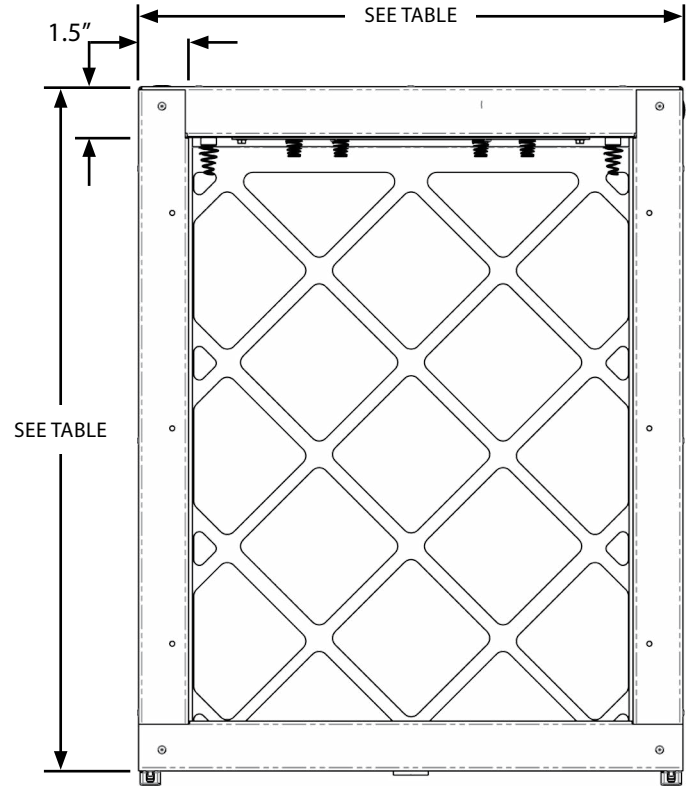

# FRESH-AIRE UV PURITY WHOLE HOUSE SYSTEM

REPLACEMENT PART NUMBERS	
PART #	HOUSING DIMENSIONS
TUVL-200F-OS	UV Filter Lamps: 2 year 15" replacement lamp for UV Filters w/ 10% odor sanitizing.
TUV-PRT-FM	Purity 1" replacement media w/ PCO coating. 25x25 1 pc
TUFLM-PRT	Replacement Lamp and Media for Purity PCO filter, includes TUVL-200F-OS and 25"x25"x1" PCO media
TUVFL-PRT-XXYY	Purity UV: 1" UV Filter frame including TUVL-200F-OS 2 year Lamp w/ 10% odor sanitizing, 1" PCO Media. (specify size)
TUV-PCO-1-XXYY	Fresh-Aire UV Purity Replacement 1" PCO filter frame
TUV-RFM-4-XXYY	4" UV Reactive Filter Media. (specify filter size xxyy)
POWER SUPPLY OPTIONS	
ER	Remote low voltage 18-32 VAC, 60 Hz, 0.68 Amps, 16 VA
ST	Remote auto switching multi-voltage 120 - 277 VAC, 50/60 Hz, 0.51-0.22 Amps
SP	Wall plug auto switching multi-voltage 120 - 277 VAC, 50/60 Hz, 0.51-0.

AHU SIZES		
PART #	HOUSING	4" FILTER
TUV-PRT-(ER/ST/SP)-14	14 X 22	TUV-RFM-4-1220
TUV-PRT-(ER/ST/SP)-17.5	17.5 X 22	TUV-RFM-4-1620
TUV-PRT-(ER/ST/SP)-19.75	19.75 X 22	TUV-RFM-4-1820
TUV-PRT-(ER/ST/SP)-21	21 X 22	TUV-RFM-4-1820
TUV-PRT-(ER/ST/SP)-22.5	22.5 X 22	TUV-RFM-4-2020
TUV-PRT-(ER/ST/SP)-24.5	24.5 X 22	TUV-RFM-4-2220
FURNACE SIZES		
PART #	HOUSING	4" FILTER
TUV-PRT-(ER/ST/SP)-14F	14 X 28	TUV-RFM-4-1225
TUV-PRT-(ER/ST/SP)-17.5F	17.5 X 28	TUV-RFM-4-1625
TUV-PRT-(ER/ST/SP)-21F	21 X 28	TUV-RFM-4-1825
TUV-PRT-(ER/ST/SP)-24.5F	24.5 X 28	TUV-RFM-4-2025