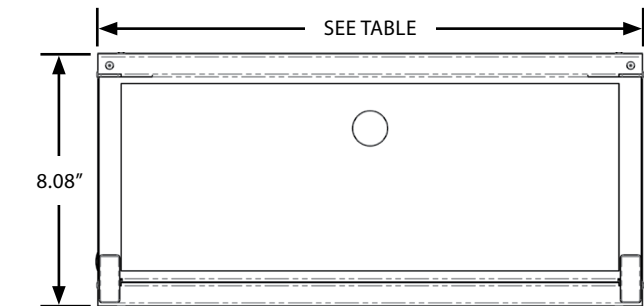

AHU SIZES		
PART #	HOUSING	4" FILTER
TUV-PRT-(ER/ST/SP)-14	14 X 22	TUV-RFM-4-1220
TUV-PRT-(ER/ST/SP)-17.5	17.5 X 22	TUV-RFM-4-1620
TUV-PRT-(ER/ST/SP)-19.75	19.75 X 22	TUV-RFM-4-1820
TUV-PRT-(ER/ST/SP)-21	21 X 22	TUV-RFM-4-1820
TUV-PRT-(ER/ST/SP)-22.5	22.5 X 22	TUV-RFM-4-2020
TUV-PRT-(ER/ST/SP)-24.5	24.5 X 22	TUV-RFM-4-2220
FURNACE SIZES		
PART #	HOUSING	4" FILTER
TUV-PRT-(ER/ST/SP)-14F	14 X 28	TUV-RFM-4-1225
TUV-PRT-(ER/ST/SP)-17.5F	17.5 X 28	TUV-RFM-4-1625
TUV-PRT-(ER/ST/SP)-21F	21 X 28	TUV-RFM-4-1825
TUV-PRT-(ER/ST/SP)-24.5F	24.5 X 28	TUV-RFM-4-2025